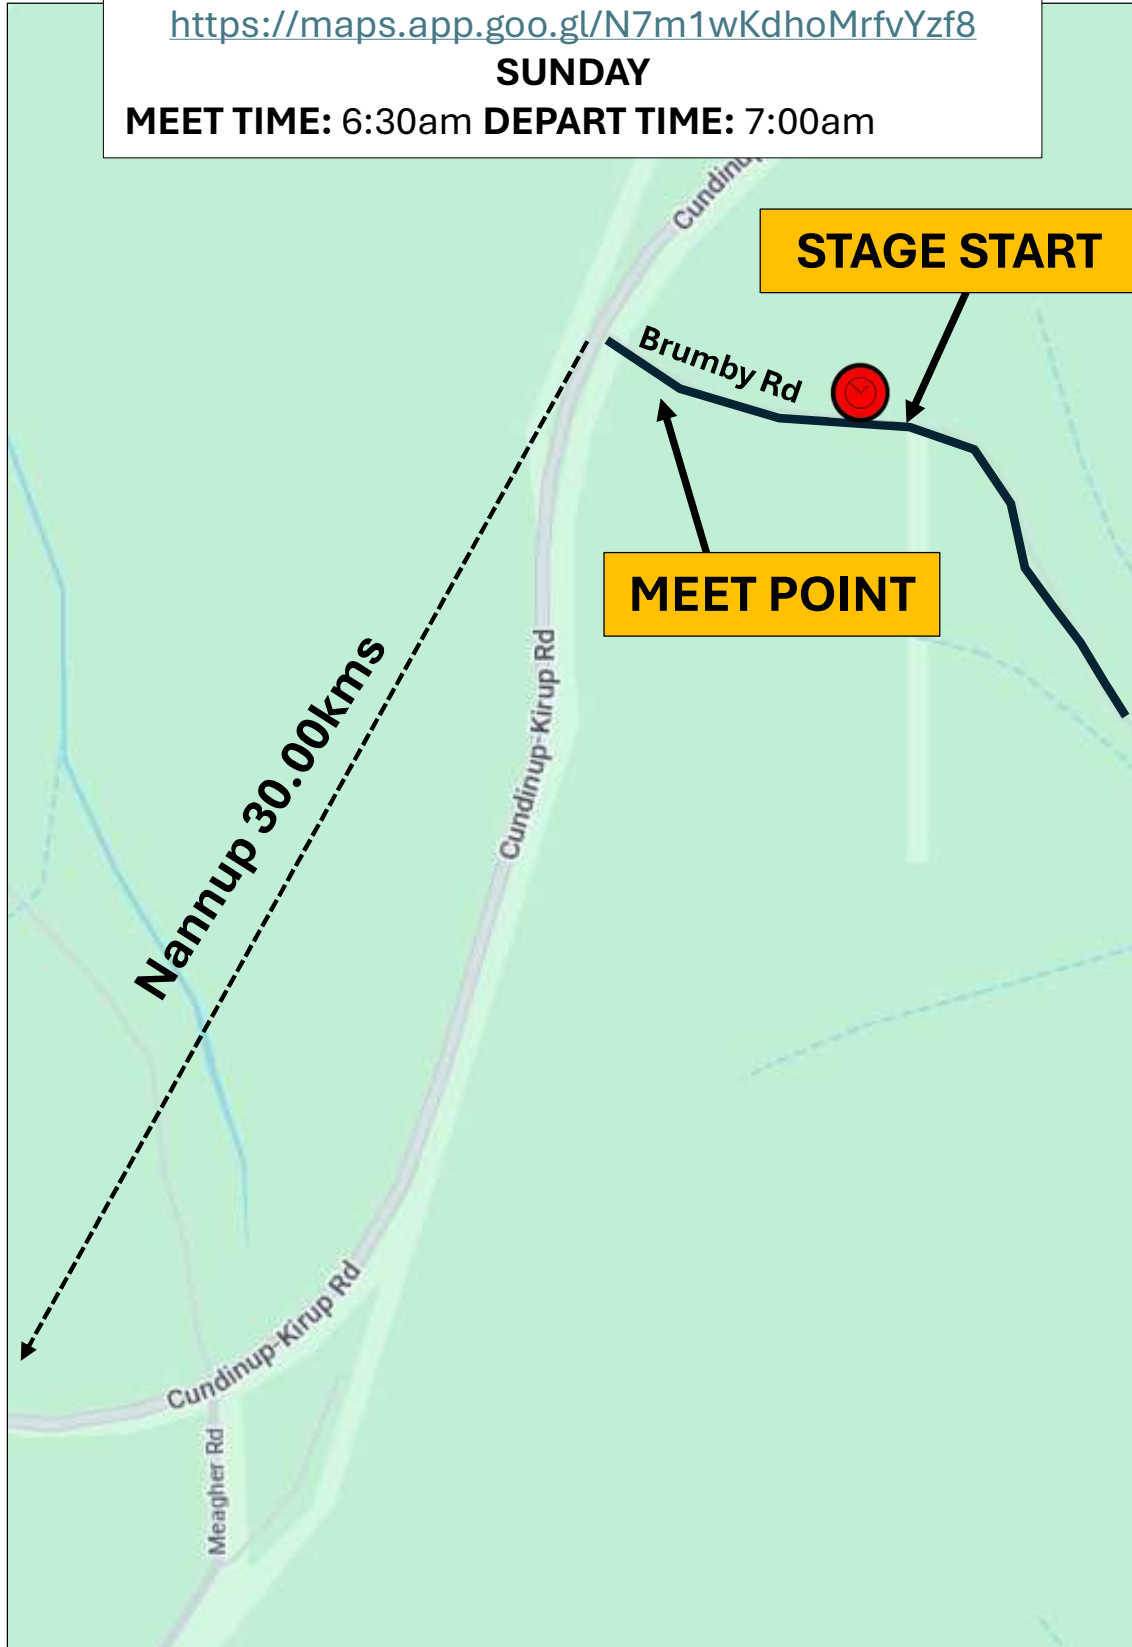

STAGE COMMANDER: Brad Clark 0466 569 578
STAGE SETTER: Richard Delfos 0417 927 702
LOCATION: Cnr Cundinup-Kirup Rd & Brumby Rd
<https://maps.app.goo.gl/N7m1wKdhoMrfvYzf8>
SUNDAY
MEET TIME: 6:30am **DEPART TIME:** 7:00am