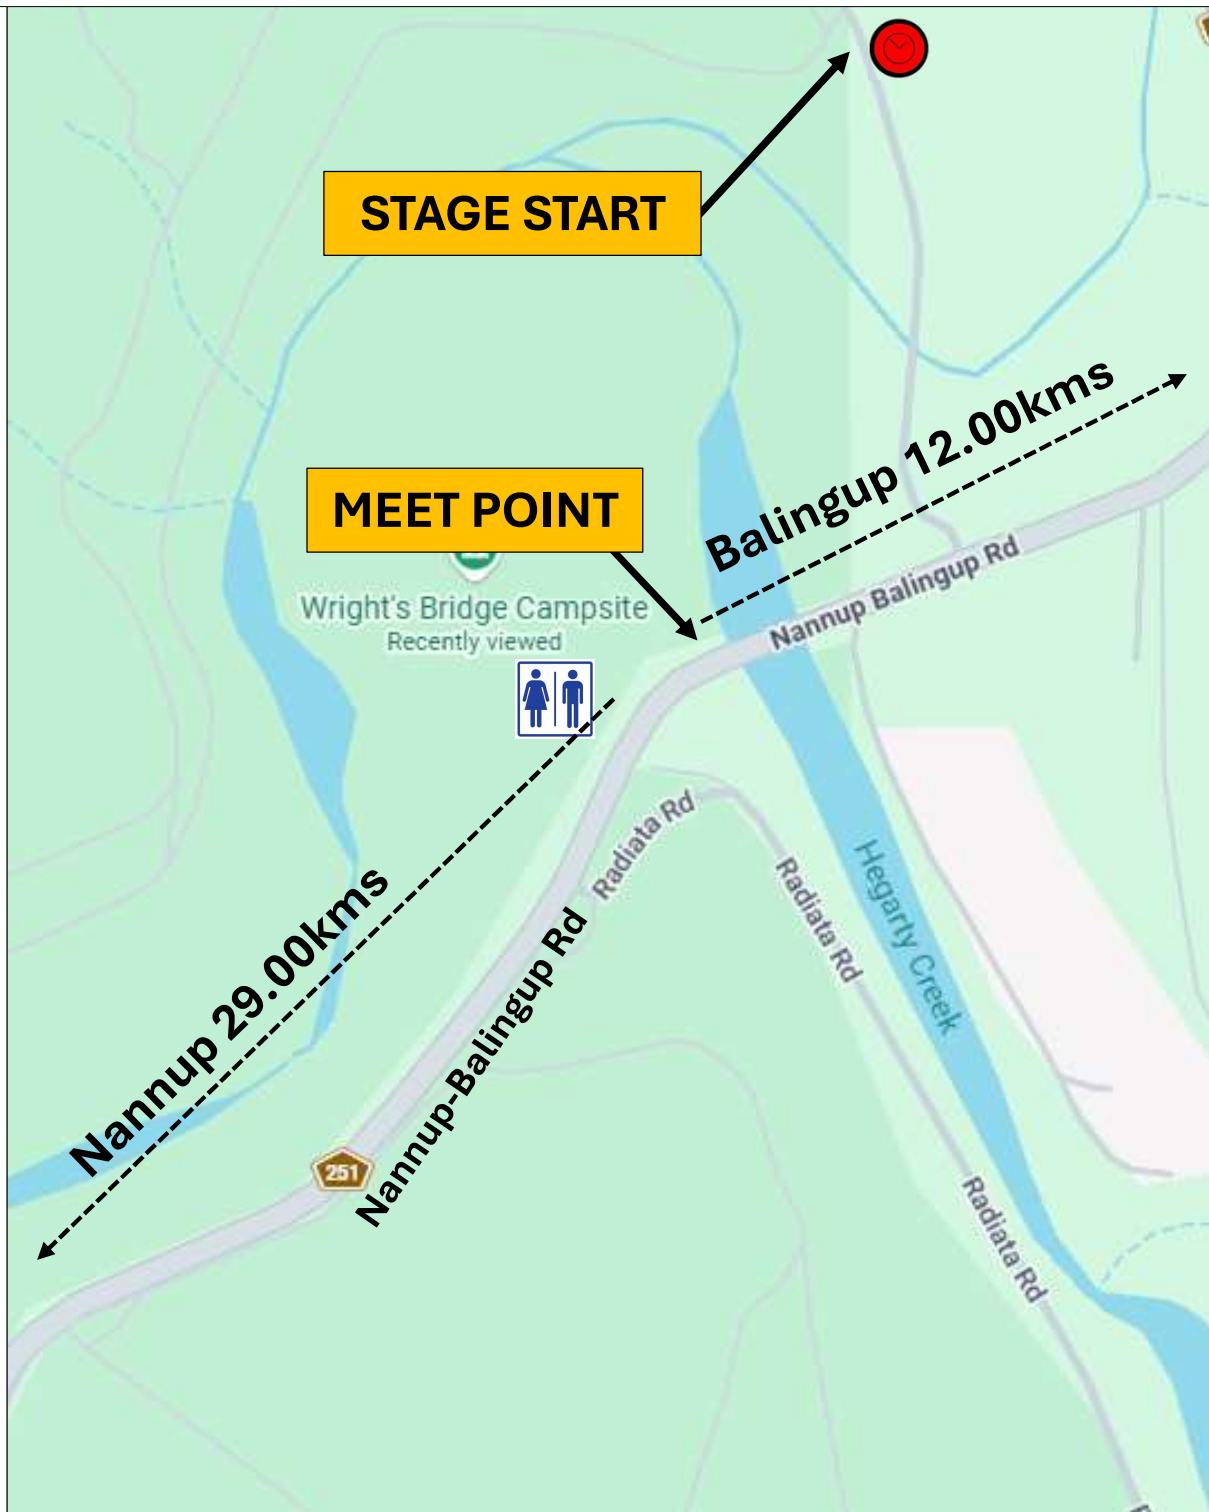

<https://maps.app.goo.gl/kxEF4mX1cStvKCeX9>

SATURDAY

MEET TIME: 7:15am **DEPART TIME:** 7:45am

SUNDAY

MEET TIME: 7:45am **DEPART TIME:** 8:15am

OFFICIALS MEET POINT FERNDALE STAGE SATURDAY

STAGE COMMANDER: Ethan Dawson 0432 475 877

STAGE SETTER: Luke Bruce-Smith 0408 737 386

LOCATION: Nannup-Balingup Road,
Wrights Bridge, 29.0kms from Nannup

<https://maps.app.goo.gl/19bKA6EznG6mqY7A7>

SATURDAY

MEET TIME: 8:30am **DEPART TIME:** 9:00am

OFFICIALS MEET POINT LEWANA STAGE SUNDAY

STAGE COMMANDER: Ethan Dawson 0432 475 877

STAGE SETTER: Luke Bruce-Smith 0408 737 386

LOCATION: Nannup-Balingup Road,
Wrights Bridge, 29.0kms from Nannup

<https://maps.app.goo.gl/19bKA6EznG6mqY7A7>

SUNDAY

MEET TIME: 7:00am **DEPART TIME:** 7:30am