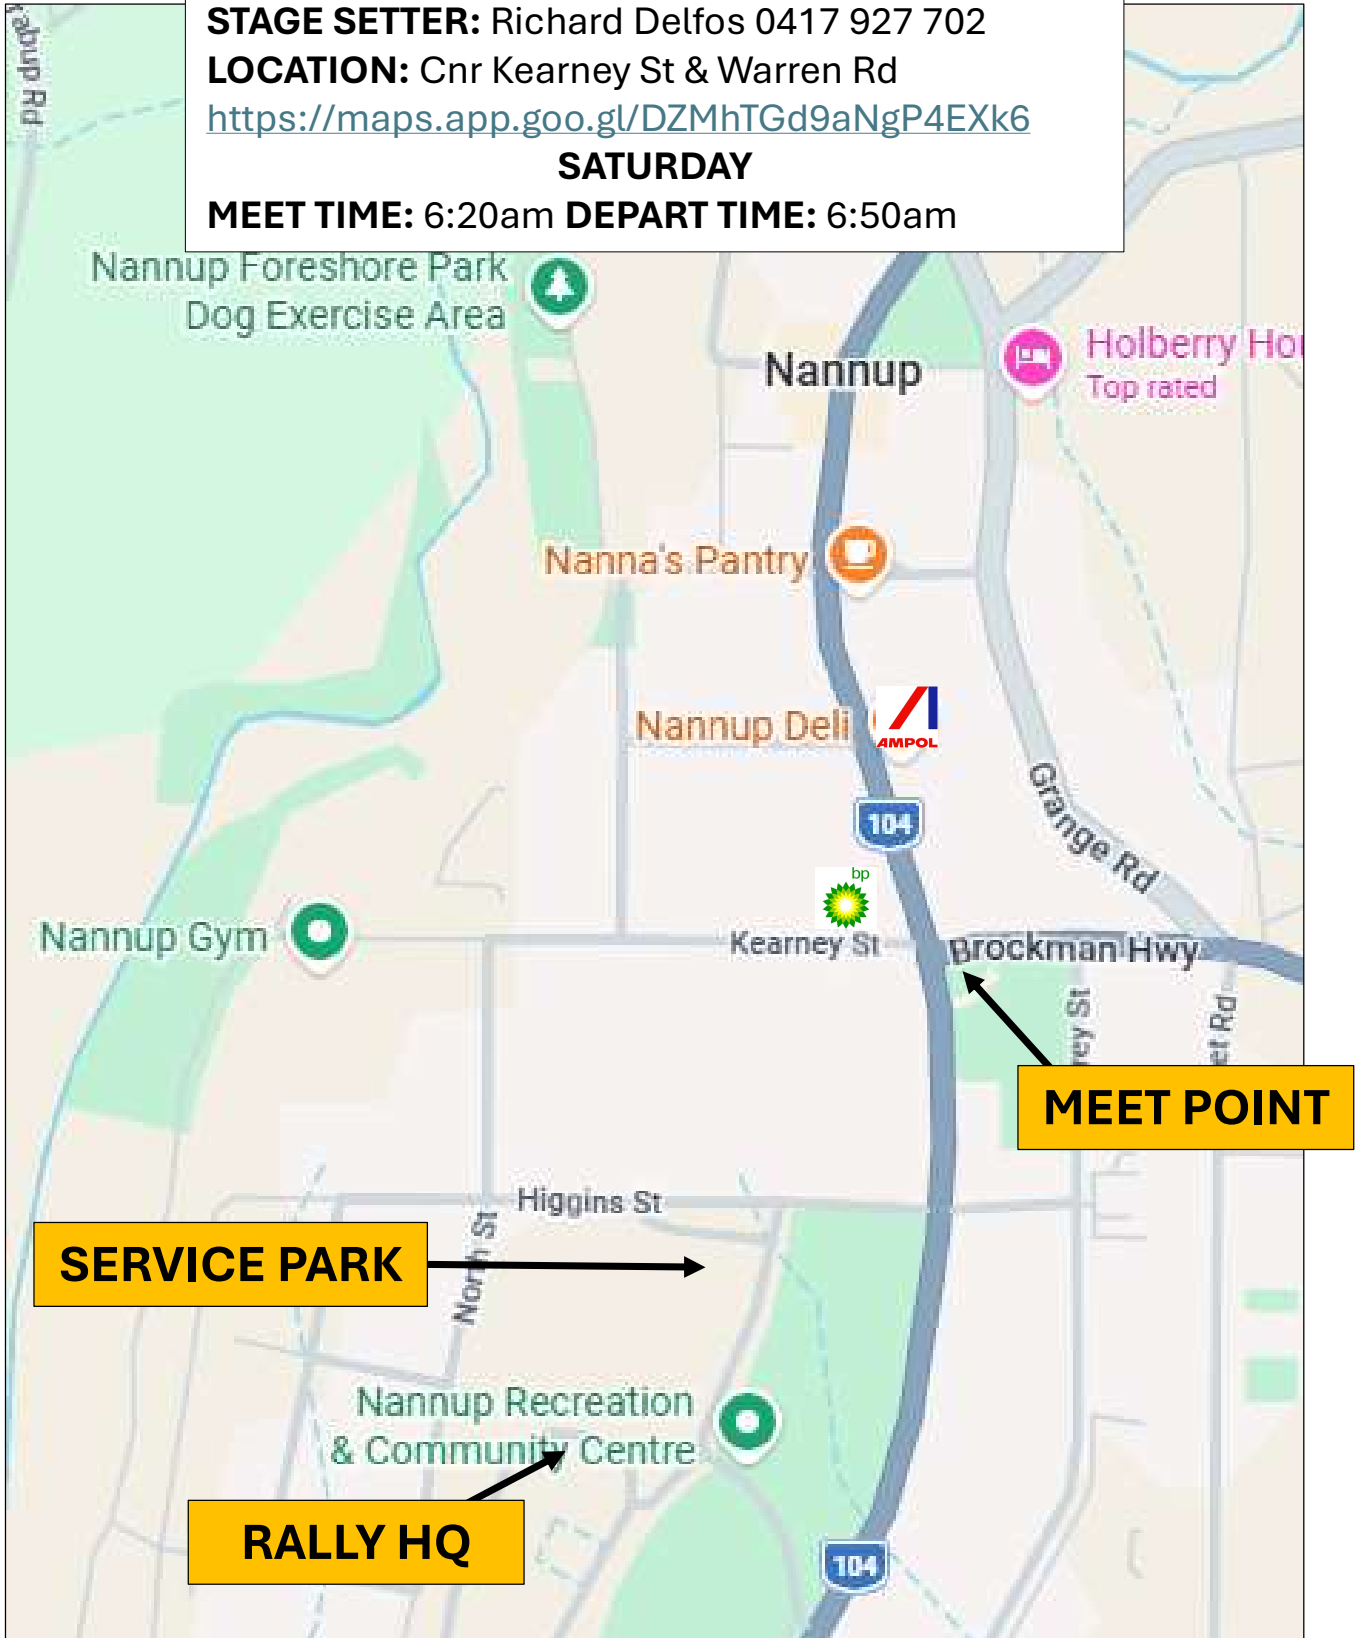

SATURDAY

MEET TIME: 6:20am **DEPART TIME:** 6:50am

OFFICIALS MEET POINT BRUMBY STAGE SUNDAY

STAGE COMMANDER: Brad Clark 0466 569 578
STAGE SETTER: Richard Delfos 0417 927 702
LOCATION: Cnr Cundinup-Kirup Rd & Brumby Rd
<https://maps.app.goo.gl/N7m1wKdhoMrfvYzf8>
SUNDAY
MEET TIME: 6:30am **DEPART TIME:** 7:00am

<https://maps.app.goo.gl/kxEF4mX1cStvKCeX9>

SATURDAY

MEET TIME: 7:15am **DEPART TIME:** 7:45am

SUNDAY

MEET TIME: 7:45am **DEPART TIME:** 8:15am

OFFICIALS MEET POINT FERNDALE STAGE SATURDAY

STAGE COMMANDER: Ethan Dawson 0432 475 877

STAGE SETTER: Luke Bruce-Smith 0408 737 386

LOCATION: Nannup-Balingup Road,
Wrights Bridge, 29.0kms from Nannup

<https://maps.app.goo.gl/19bKA6EznG6mqY7A7>

SATURDAY

MEET TIME: 8:30am **DEPART TIME:** 9:00am

SUNDAY

MEET TIME: 7:00am **DEPART TIME:** 7:30am